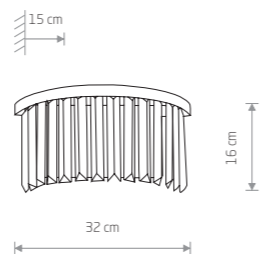

CRISTAL 7633

CRISTAL M 7616

CRISTAL
crystal, painted steel

7632 7633

2xE14, max 60W

CRISTAL M
crystal, painted steel

7628 7627

9xE14, max 60W

CRISTAL M
crystal, painted steel

7617 7616

9xE14, max 40W

CRISTAL L 7631

CRISTAL 7632

CRISTAL L
crystal, painted steel

7631 7630

12xE14, max 60W

CRISTAL L
crystal, painted steel

7615 7614

12xE14, max 40W