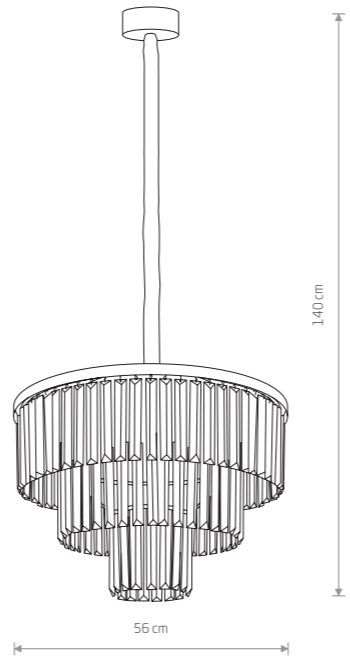

CRISTAL 7633

CRISTAL M 7616

CRISTAL
crystal, painted steel

7632 7633

2xE14, max 60W

CRISTAL M
crystal, painted steel

7628 7627

9xE14, max 60W

CRISTAL M
crystal, painted steel

7617 7616

9xE14, max 40W

CRISTAL L 7631

CRISTAL 7632

CRISTAL L
crystal, painted steel

7631 7630

12xE14, max 60W

CRISTAL L
crystal, painted steel

7615 7614

12xE14, max 40W