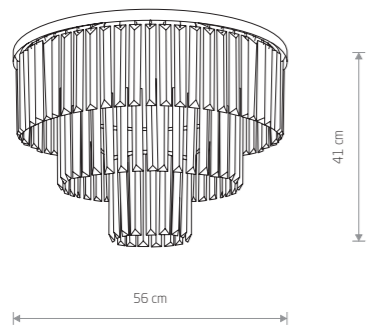

CRISTAL 7633

CRISTAL M 7616

CRISTAL
crystal, painted steel

7632 7633

2xE14, max 60W

CRISTAL M
crystal, painted steel

7628 7627

9xE14, max 60W

CRISTAL M
crystal, painted steel

7617 7616

9xE14, max 40W

CRISTAL L 7631

CRISTAL 7632

CRISTAL L
crystal, painted steel

7631 7630

12xE14, max 60W

CRISTAL L
crystal, painted steel

7615 7614

12xE14, max 40W