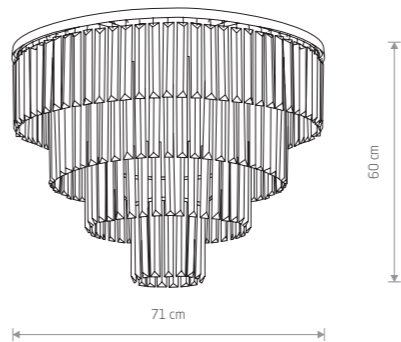

CRISTAL 7633

CRISTAL M 7616

CRISTAL
crystal, painted steel

7632 7633

2xE14, max 60W

CRISTAL M
crystal, painted steel

7628 7627

9xE14, max 60W

CRISTAL M
crystal, painted steel

7617 7616

9xE14, max 40W

CRISTAL L 7631

CRISTAL 7632

CRISTAL L
crystal, painted steel

7631 7630

12xE14, max 60W

CRISTAL L
crystal, painted steel

7615 7614

12xE14, max 40W