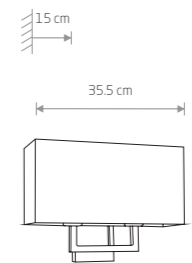

HOTEL
fabric, chrome plated steel

4731 9304
2xE27, max 60W