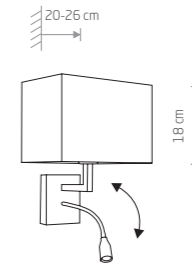

HOTEL
fabric, chrome plated steel

9298
1xE27, max 60W

HOTEL LED 9302

HOTEL LED
fabric, chrome plated steel

6800 9302
1xE27 max 60W, 1x2.2W LED

HOTEL 9218

HOTEL
fabric, chrome plated steel

4730 9218
1xE27, max 60W