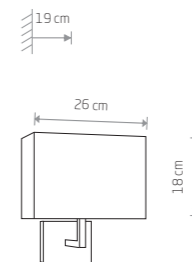

HOTEL
fabric, chrome plated steel

9298
1xE27, max 60W

HOTEL LED 9302

HOTEL LED
fabric, chrome plated steel

6800 9302
1xE27 max 60W, 1x2.2W LED

HOTEL 9218

HOTEL
fabric, chrome plated steel

4730 9218
1xE27, max 60W

HOTEL 9304

HOTEL
fabric, chrome plated steel

4731 9304
2xE27, max 60W